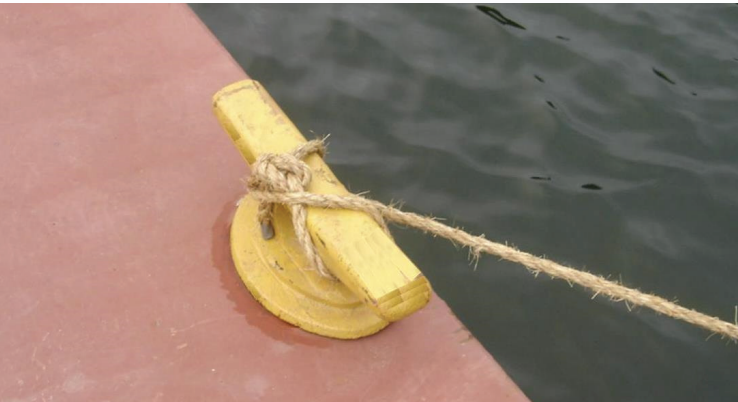

## 24" x 74" Barge Ladders

- Light Weight Aluminum
- 24" Safety Treads
- Bolts & washers secure the ladder to the deck of the barge at the rope thimbles.
- Available for 5ft and 7ft barges.

## 18" Deck Cleats

- Installs at any rope thimble on the sides or ends of the barge
- Cast Steel for strength
- Attach with a bolt & washer

## T-Bolt 18" Round Universal Flush Hatch

- Standard Equipment on all new barges
- Steel Cover & Deck Ring
- Stainless Steel T-Handle